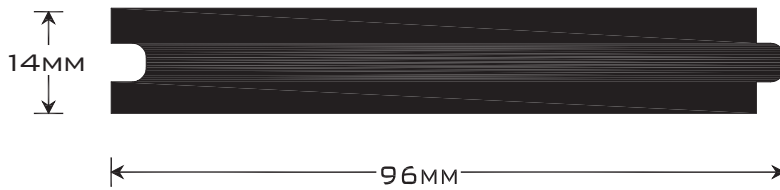

STYLEBOARD STRANDWOVEN BAMBOO FLOOR BOARD
• 1830MM LENGTH (NARROW)