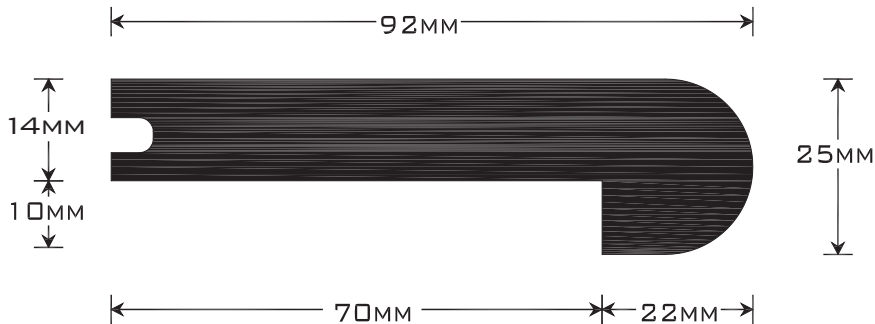

## Accessory Profiles

STYLEBOARD STRANDWOVEN BAMBOO FLOOR BOARD  
• 1830MM LENGTH (WIDE BOARD)

STYLEBOARD STRANDWOVEN BAMBOO FLOOR BOARD  
• 1830MM LENGTH (NARROW)

STYLEBOARD BULLNOSE STAIR NOSING  
• 1830MM LENGTH

STYLEBOARD REDUCER  
• 1830MM LENGTH

STYLEBOARD EDGE STRIP  
• 1830MM LENGTH

**Please Note:** The profiles in this document are actual size when printed at full scale.

style|plantation

GROWING YOUR WORLD. SAVING OURS.