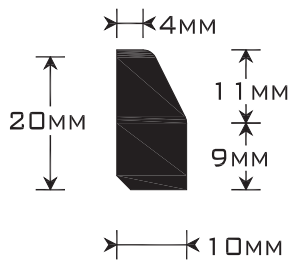

## Accessory Profiles

CONVENTIONAL BAMBOO REDUCER

• 1850MM LENGTH

CONVENTIONAL BAMBOO EDGE STRIP

• 1850MM LENGTH

CONVENTIONAL BAMBOO BEAD STRIP

• 1850MM LENGTH

CONVENTIONAL BAMBOO BEAD STRIP

• 1850MM LENGTH

**Please Note:** The profiles in this document are actual size when printed at full scale.

style|plantation

GROWING YOUR WORLD. SAVING OURS.

**Style Plantation Holdings Pty**

Ph: 1300 343 332 or 07 3279 1733 Fax: 07 3376 9328