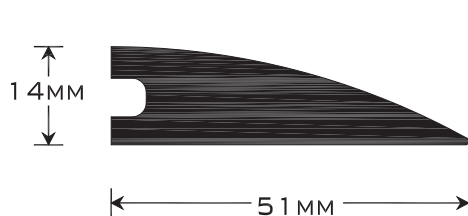

## Accessory Profiles

STYLEBOARD STRANDWOVEN BAMBOO FLOOR BOARD  
• 1830MM LENGTH (WIDE BOARD)

STYLEBOARD STRANDWOVEN BAMBOO FLOOR BOARD  
• 1830MM LENGTH (NARROW)

STYLEBOARD BULLNOSE STAIR NOSING  
• 1830MM LENGTH

STYLEBOARD REDUCER  
• 1830MM LENGTH

STYLEBOARD EDGE STRIP  
• 1830MM LENGTH

**Please Note:** The profiles in this document are actual size when printed at full scale.

style|plantation

GROWING YOUR WORLD. SAVING OURS.