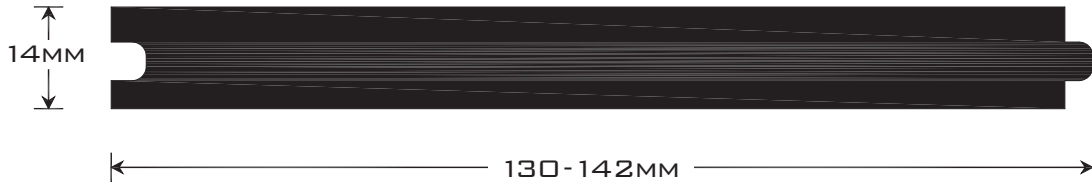

BAMBOO FLOORING

Accessory Profiles

STYLEBOARD STRANDWOVEN BAMBOO FLOOR BOARD
• 1830MM LENGTH (WIDE BOARD)