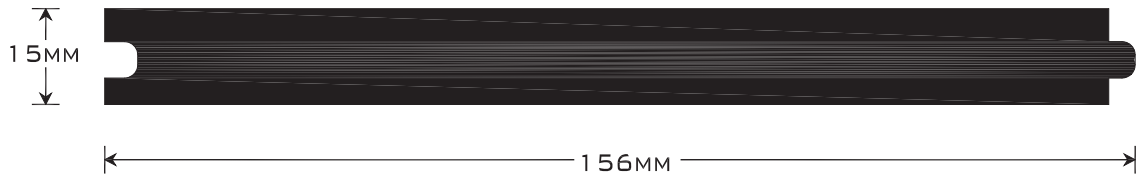

BAMBOO FLOORING

Accessory Profiles

CONVENTIONAL BAMBOO FLOOR BOARD (WIDE BOARD)
• 1850MM LENGTH