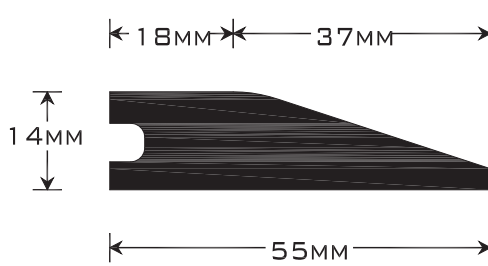

BAMBOO FLOORING

Accessory Profiles

CONVENTIONAL BAMBOO REDUCER

• 1850MM LENGTH