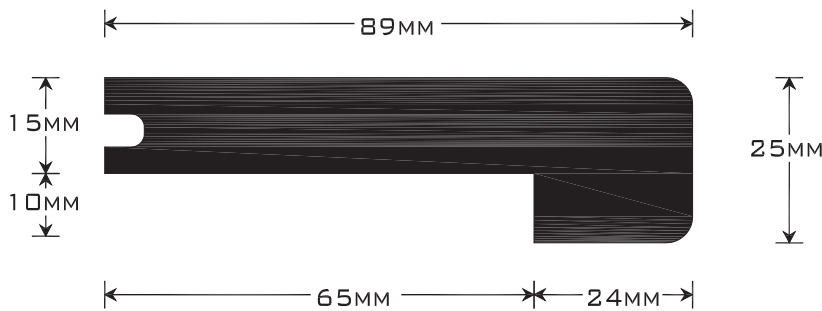

## Accessory Profiles

CONVENTIONAL BAMBOO FLOOR BOARD (WIDE BOARD)  
• 1850MM LENGTH

CONVENTIONAL BAMBOO FLOOR BOARD (NARROW)  
• 1850MM LENGTH

CONVENTIONAL BAMBOO SQUARE STAIR NOSING  
• 1850MM LENGTH

CONVENTIONAL BAMBOO BULLNOSE STAIR NOSING  
• 1850MM LENGTH

STYLEBOARD REDUCER  
• 1830MM LENGTH

STYLEBOARD EDGE STRIP  
• 1830MM LENGTH

**Please Note:** The profiles in this document are actual size when printed at full scale.

style|plantation

GROWING YOUR WORLD. SAVING OURS.