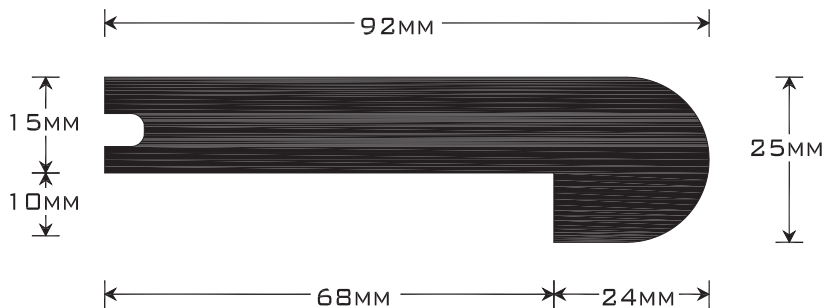

## Accessory Profiles

CONVENTIONAL BAMBOO FLOOR BOARD (WIDE BOARD)  
• 1850MM LENGTH

CONVENTIONAL BAMBOO FLOOR BOARD (NARROW)  
• 1850MM LENGTH

CONVENTIONAL BAMBOO SQUARE STAIR NOSING  
• 1850MM LENGTH

CONVENTIONAL BAMBOO BULLNOSE STAIR NOSING  
• 1850MM LENGTH

STYLEBOARD REDUCER  
• 1830MM LENGTH

STYLEBOARD EDGE STRIP  
• 1830MM LENGTH

**Please Note:** The profiles in this document are actual size when printed at full scale.

style|plantation

GROWING YOUR WORLD. SAVING OURS.